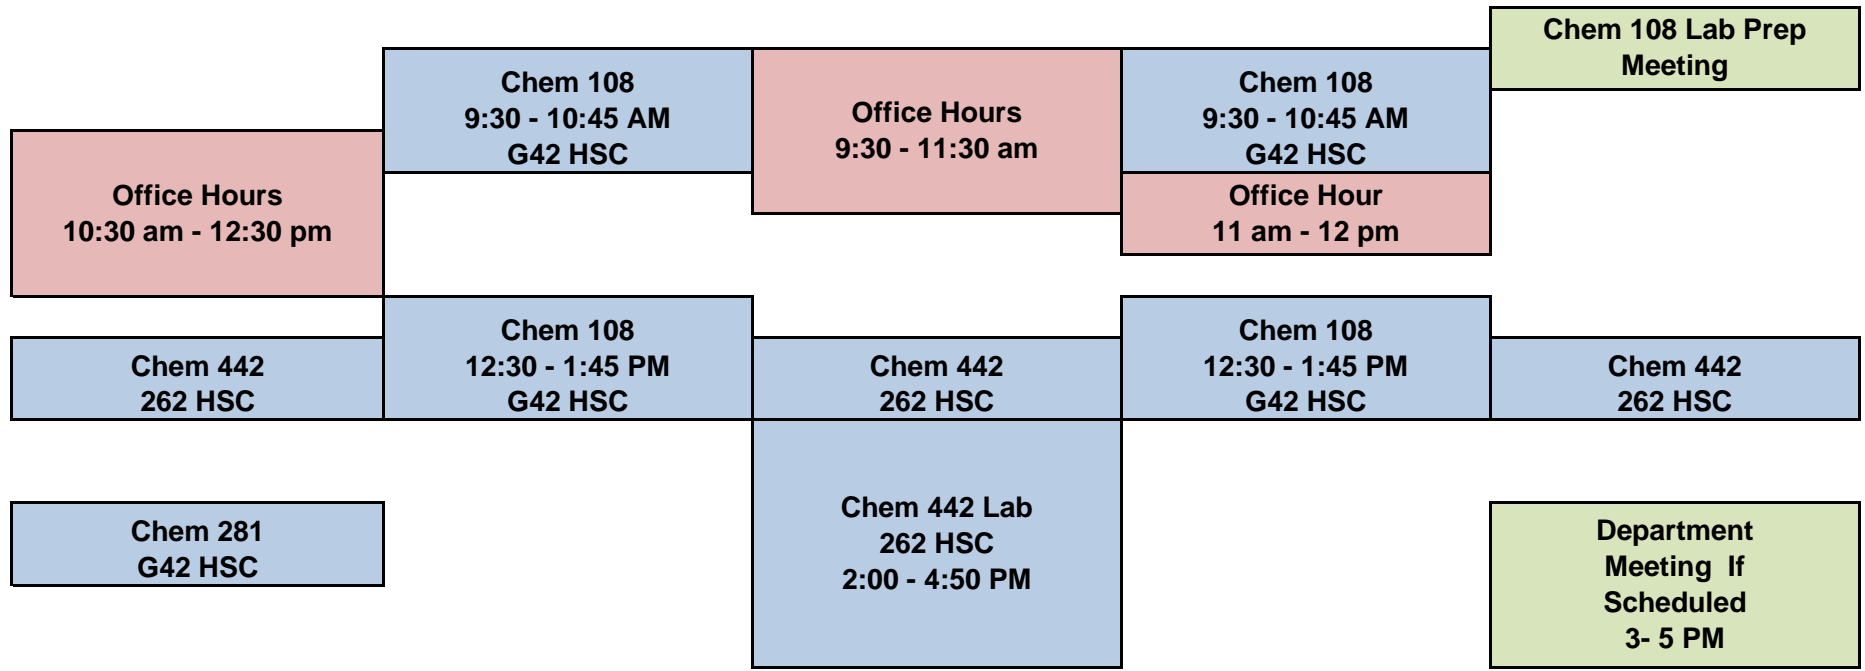

10:00 AM

11:00 AM

12:00 PM

1:00 PM

2:00 PM

3:00 PM

4:00 PM

5:00 PM

6:00 PM

Open Door Policy - If the door is open, feel free to stop in!