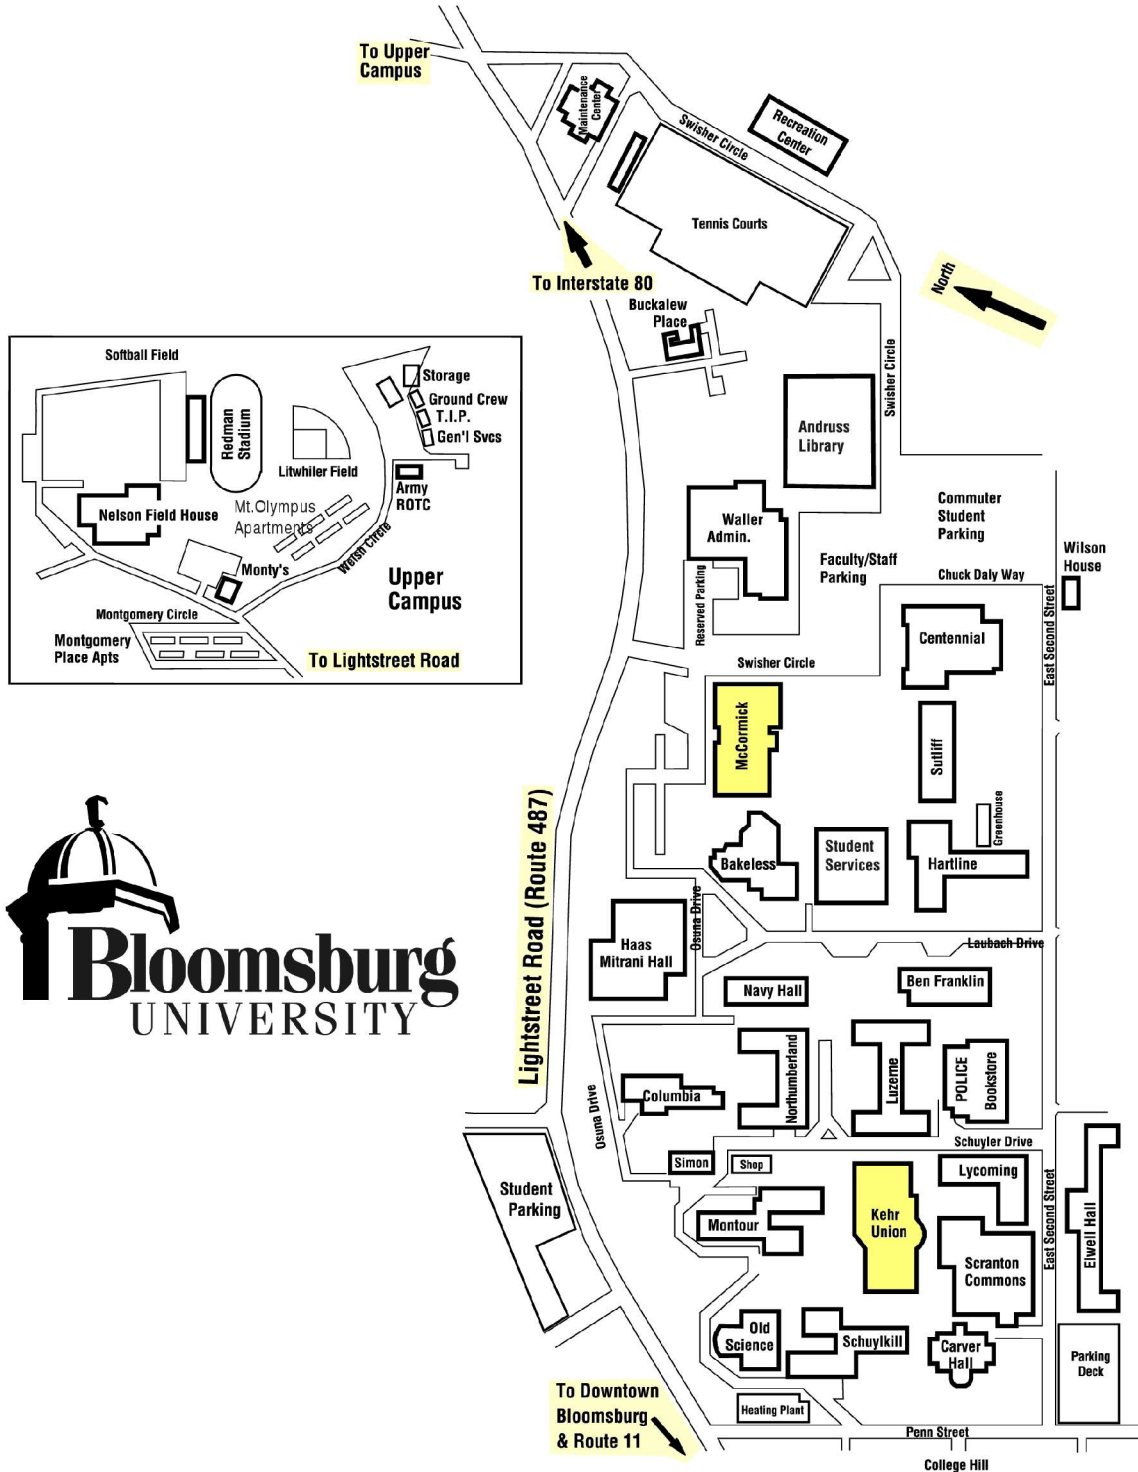

BLOOMSBURG UNIVERSITY CAMPUS MAP

I-80 Exit 236 is to the north on Route 487.

BLOOMSBURG REGIONAL MAPS

Bloomsburg, PA

Bloomsburg University campus
(blue area, below)